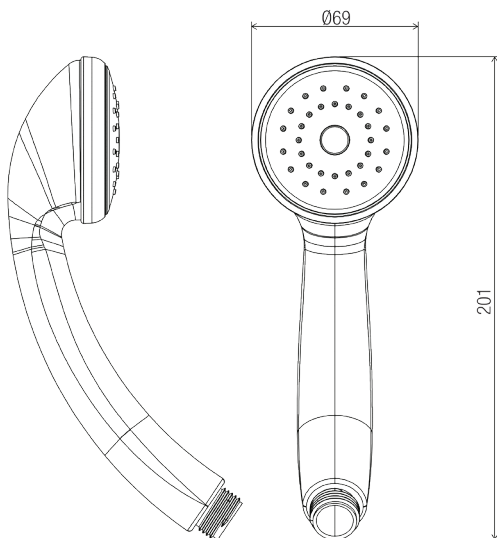

DIMENSIONS

INDICATIVE IMAGE

HOSFAB® HANDPIECE

Product Code - Finish

- HP 036 WT – White

Features

- ABS lightweight single function shower
- Full pattern spray
- Rub-clean spray diffuser
- White

Compliance

- Watermark AS/NZS 3662 WMKT 21147
- 3 Star - 9 L/min as per WELS licence number 0046
- To achieve the WELS 3 Star rating, this product must be installed with a Con-Serv wall outlet component

Warranty

See Con-Serv warranty policy for full details.